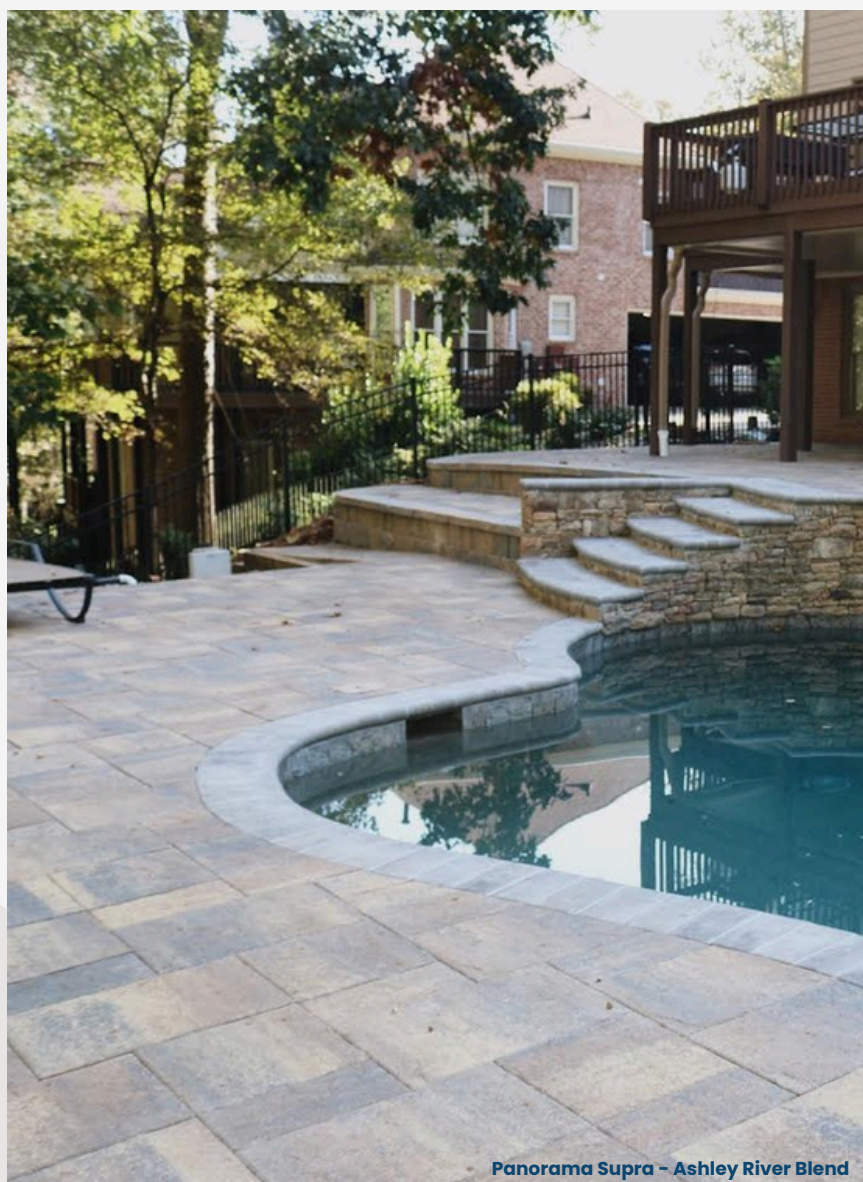

# PANORAMA DEMI/SUPRA

A KEYSTONE PRODUCT

Available in Demi and Supra Sizes.

Demi: 4x8 | 8x8 | 8x12

Supra: 8x16 | 16x16 | 16x24

\*Due to its size, Panorama Supra is only recommended for pool/patio decks. For driveways, it is recommended to use the Panorama Demi.